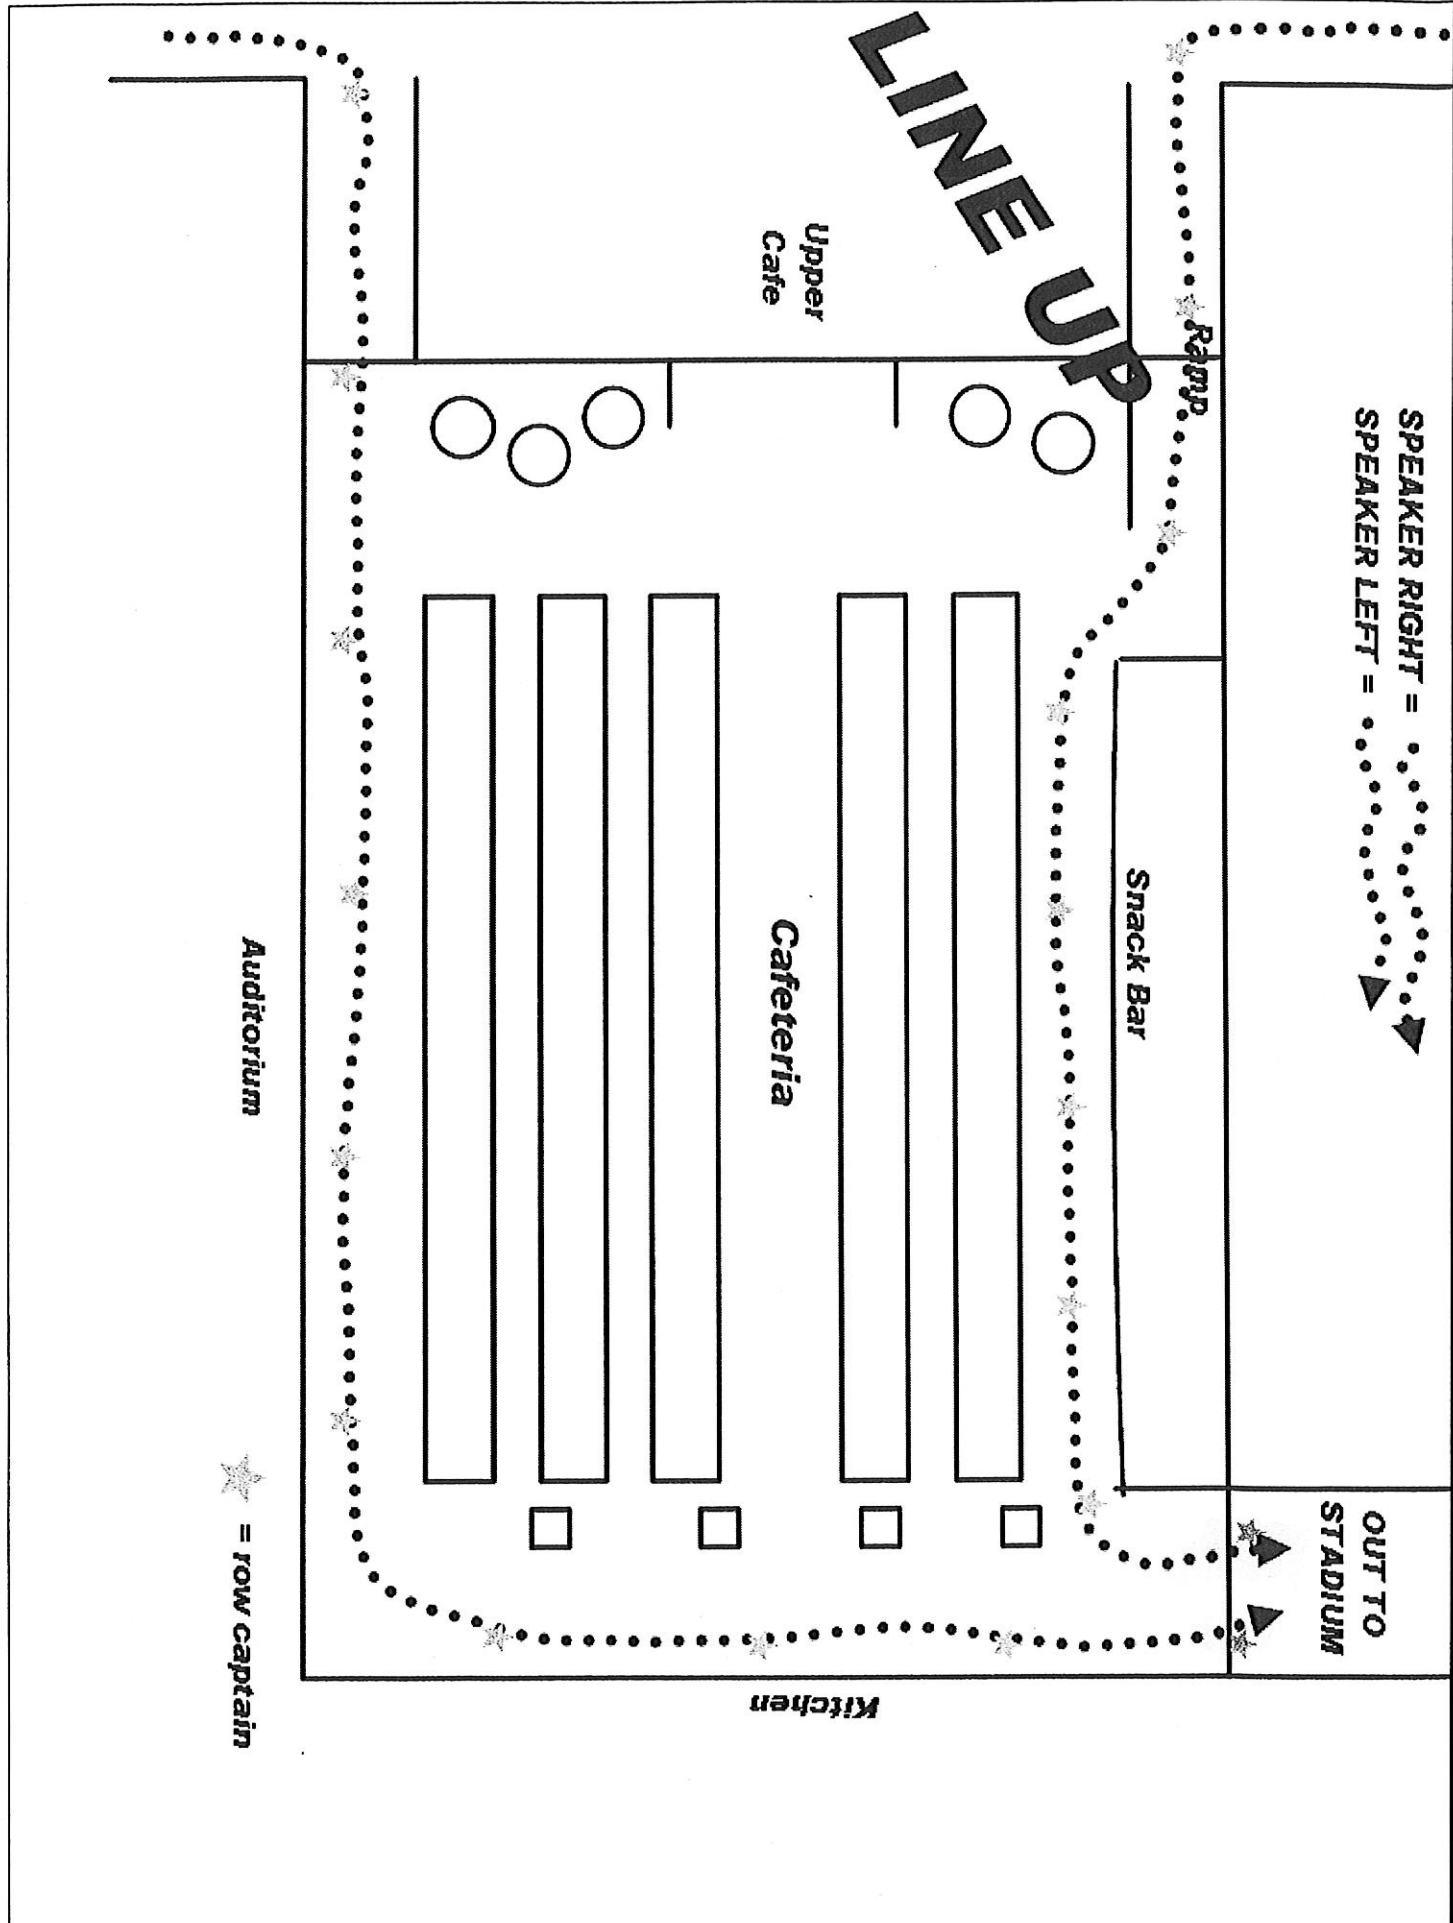

If graduation is OUTSIDE...

Stadium

HOME

Football Field

WALK IN

★ = row captain

VISITOR

PARENTS | FAMILIES | SPECTATORS

LINE UP

SPEAKER RIGHT =
SPEAKER LEFT =

OUT TO STADIUM

Ramp

Snack Bar

Upper Cafe

Cafeteria

Kitchen

Auditorium

★ = row captain

HOME

handicapped seating

VISITOR

PARENTS | FAMILIES | SPECTATORS

Stadium

HOME

Football Field

DIPLOMAS

★ = row captain

handicapped seating

A / V

Choir

VISITOR

PARENTS | FAMILIES | SPECTATORS